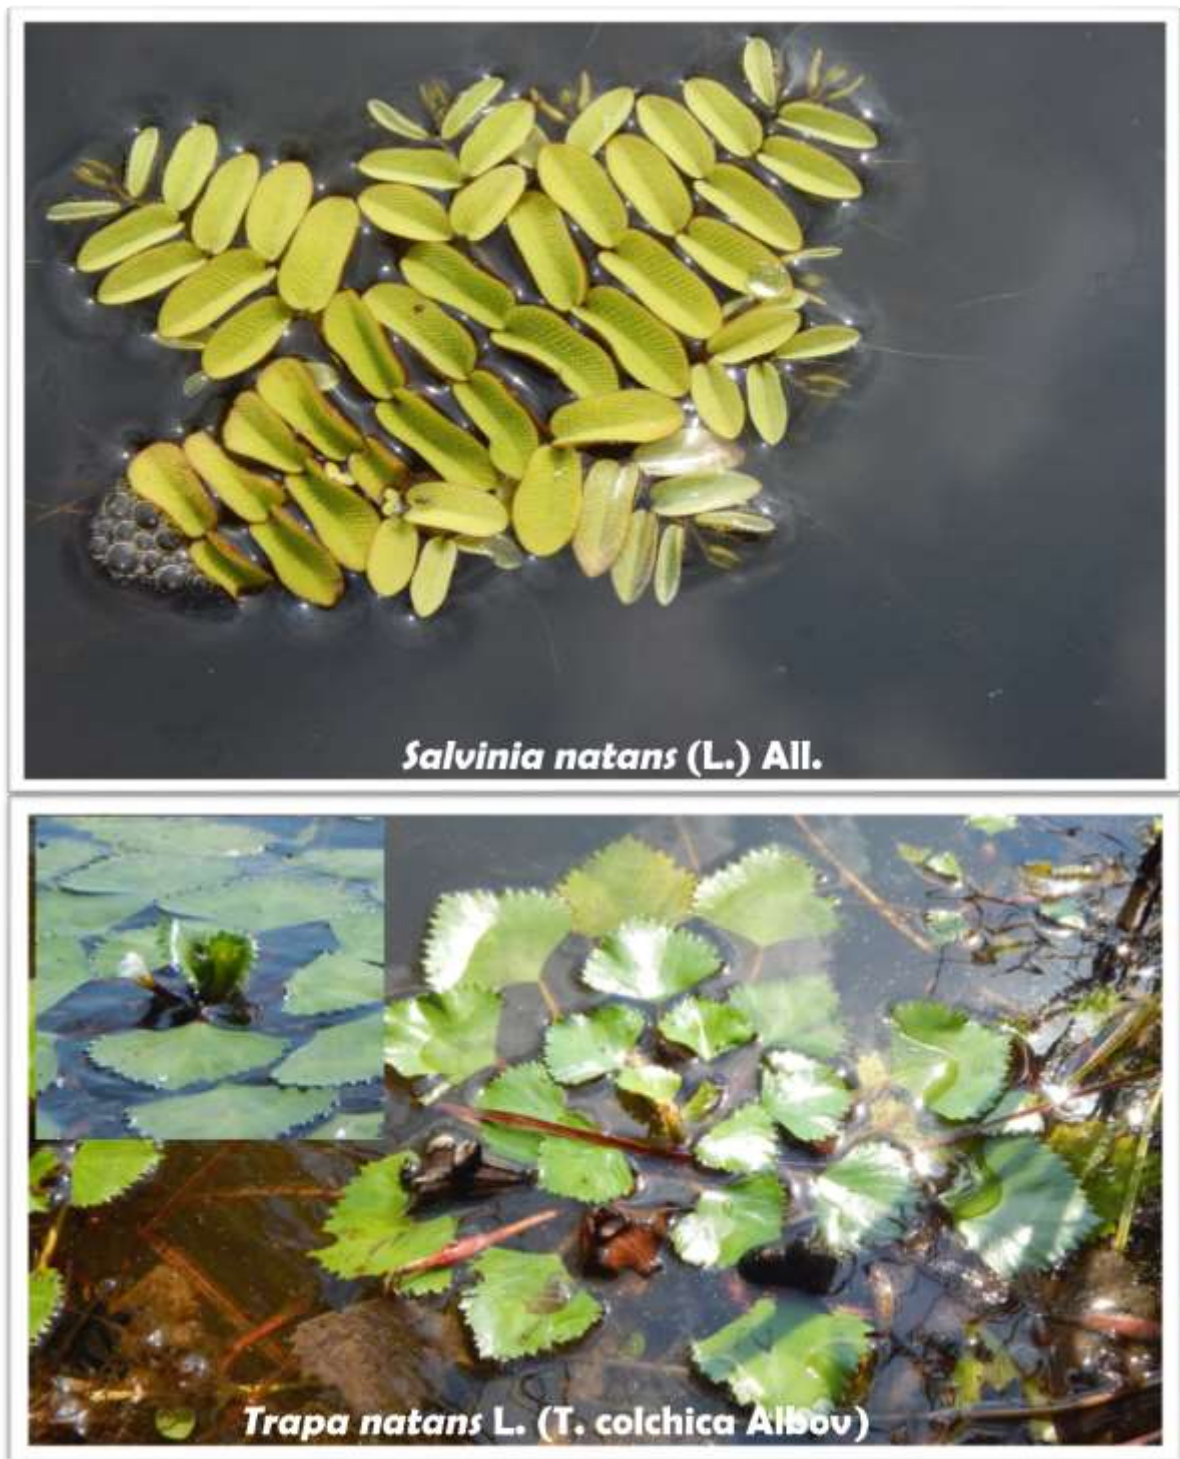

Supplementary Material 1. Some rare wetland species in Georgia

Figure 1. *Drosera rotundifolia* in Kobuleti wetlands and *Drosersa intermedia* in Mtiani Adjara wetlands (Photos by Giorgi Tedoradze).

Figure 2. Samegrelo, Senaki (*Rhynchospora alba*); Adjara, Kobuleti (*Rhynchospora caucasica*) (Photos by Giorgi Tedoradze).

Figure 3. *Salvinia natans* (L.) All. and *Trapa natans* L. (*T. Colchica* Albov), in Paliastomi lake (Photos by Giorgi Tedoradze)