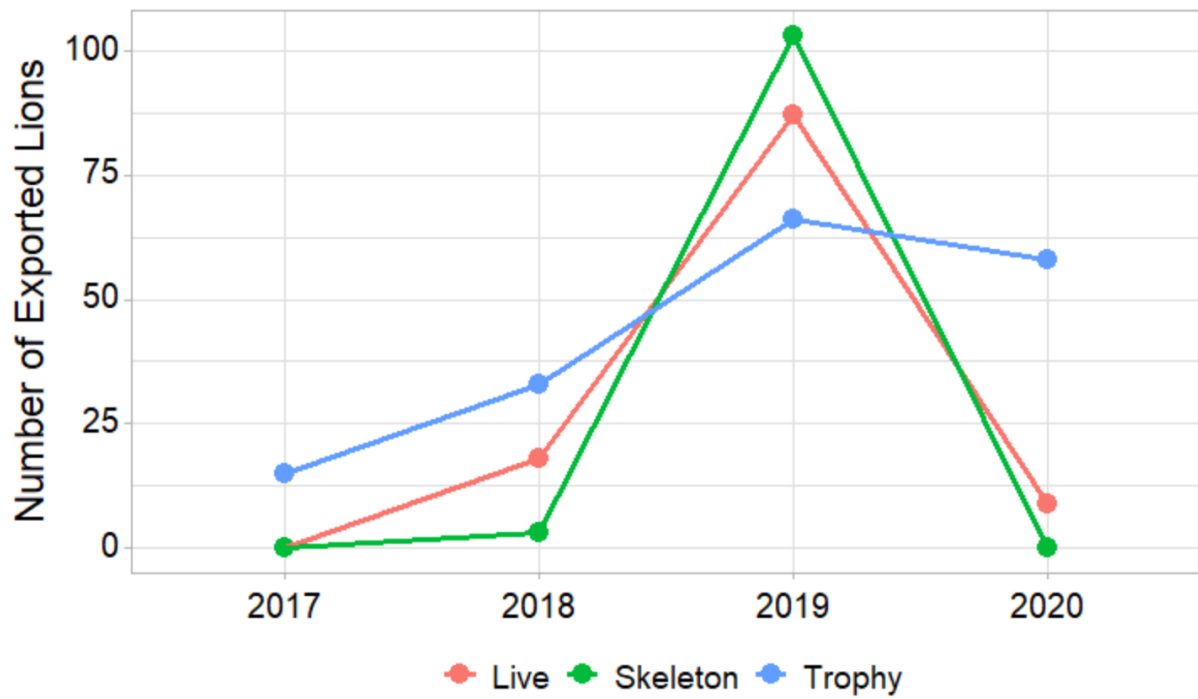

Table S3: Distribution of permit holders who had permits in non-consecutive years

Year combination	Number of permit holders regardless of lion identity	Number of permit holders with the same animals across a gap year & (minimum number of the same lions)
2017, 2018, 2020	5	5 (40)
2017, 2019, 2020	3	2 (13)
2017, 2020	2	0 (0)
2017, 2019	13	9 (92)
2018, 2020	5	4 (39)
Total	28	20 (184)

Figure S1: Transports of lions within, to, and from the Free State, South Africa, from 2018 to 2020.

Figure S2: Number of CITES exported lion commodities from the Free State, South Africa, from 2017 - 2020.