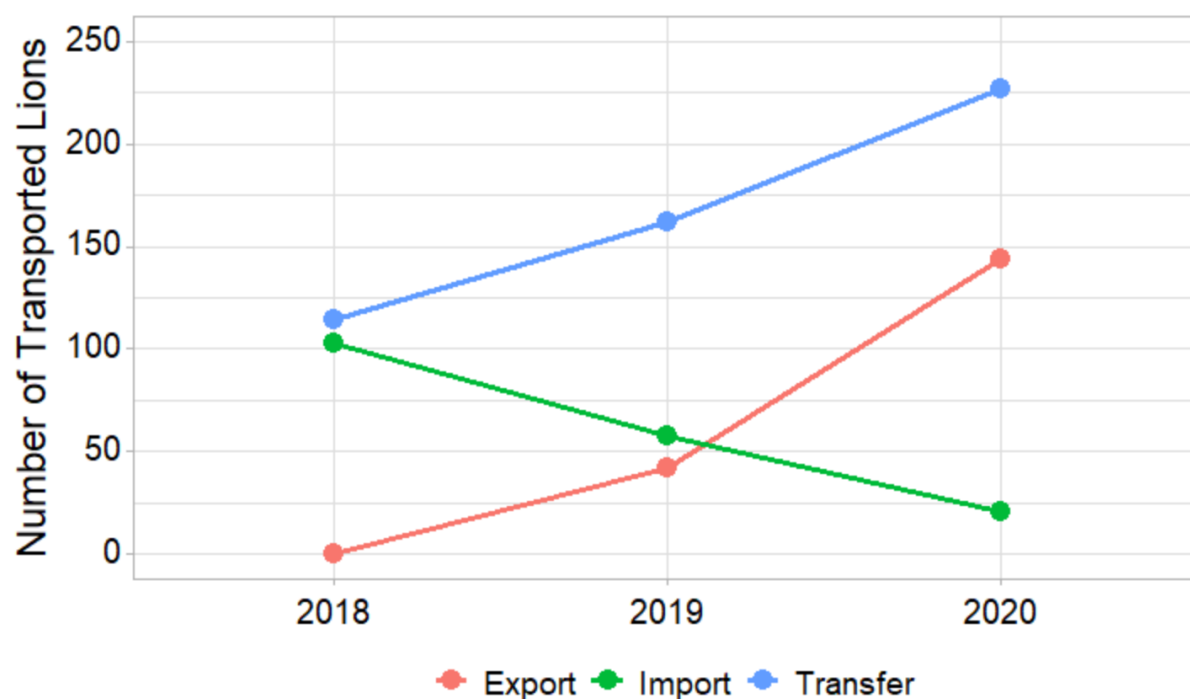

Table S3: Distribution of permit holders who had permits in non-consecutive years

Year combination	Number of permit holders regardless of lion identity	Number of permit holders with the same animals across a gap year & (minimum number of the same lions)
2017, 2018, 2020	5	5 (40)
2017, 2019, 2020	3	2 (13)
2017, 2020	2	0 (0)
2017, 2019	13	9 (92)
2018, 2020	5	4 (39)
Total	28	20 (184)

Figure S1: Transports of lions within, to, and from the Free State, South Africa, from 2018 to 2020.

Figure S2: Number of CITES exported lion commodities from the Free State, South Africa, from 2017 - 2020.